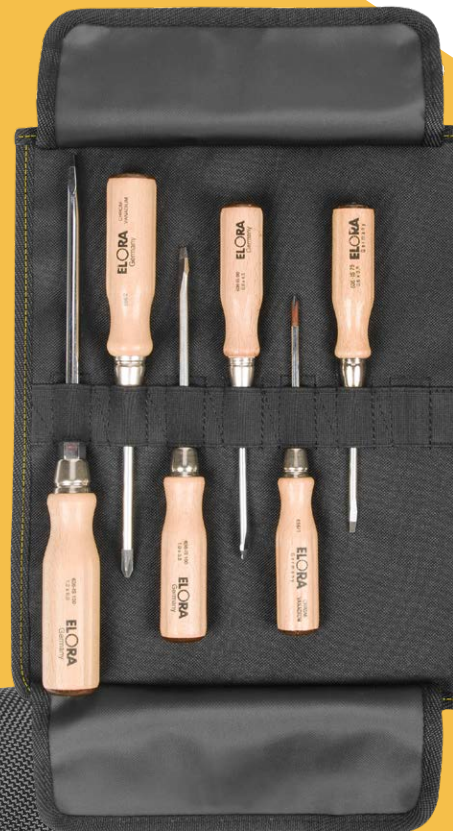

ELORA-Nr.: JUBI 500-S6, 6-pcs
Screwdriver-Set
ELORA-Code 0500500061924

Stored in a black anniversary roll-up bag

Contents:
Electric Screwdriver 649-IS 75
Electric Screwdriver 649-IS 108
Engine Screwdriver 545-IS 125
Engine Screwdriver 545-IS 150
Engine Screwdriver 547-PH 1
Engine Screwdriver 547-PH 2